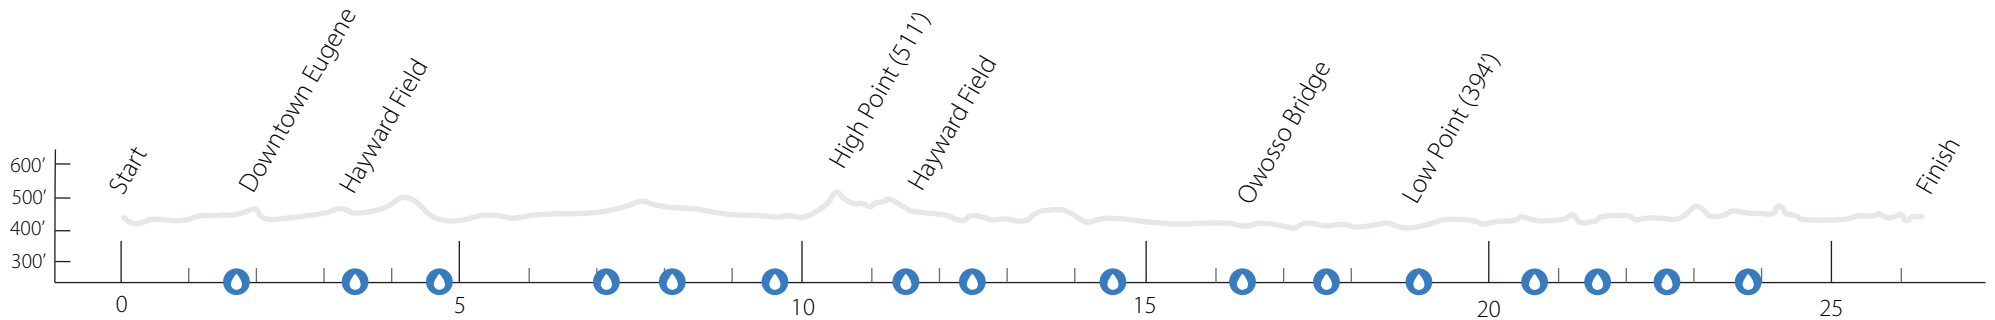

2019 EUGENE MARATHON

ELEVATION CHART

SUNDAY, APRIL 28

MARATHON ELEVATION

HALF MARATHON ELEVATION