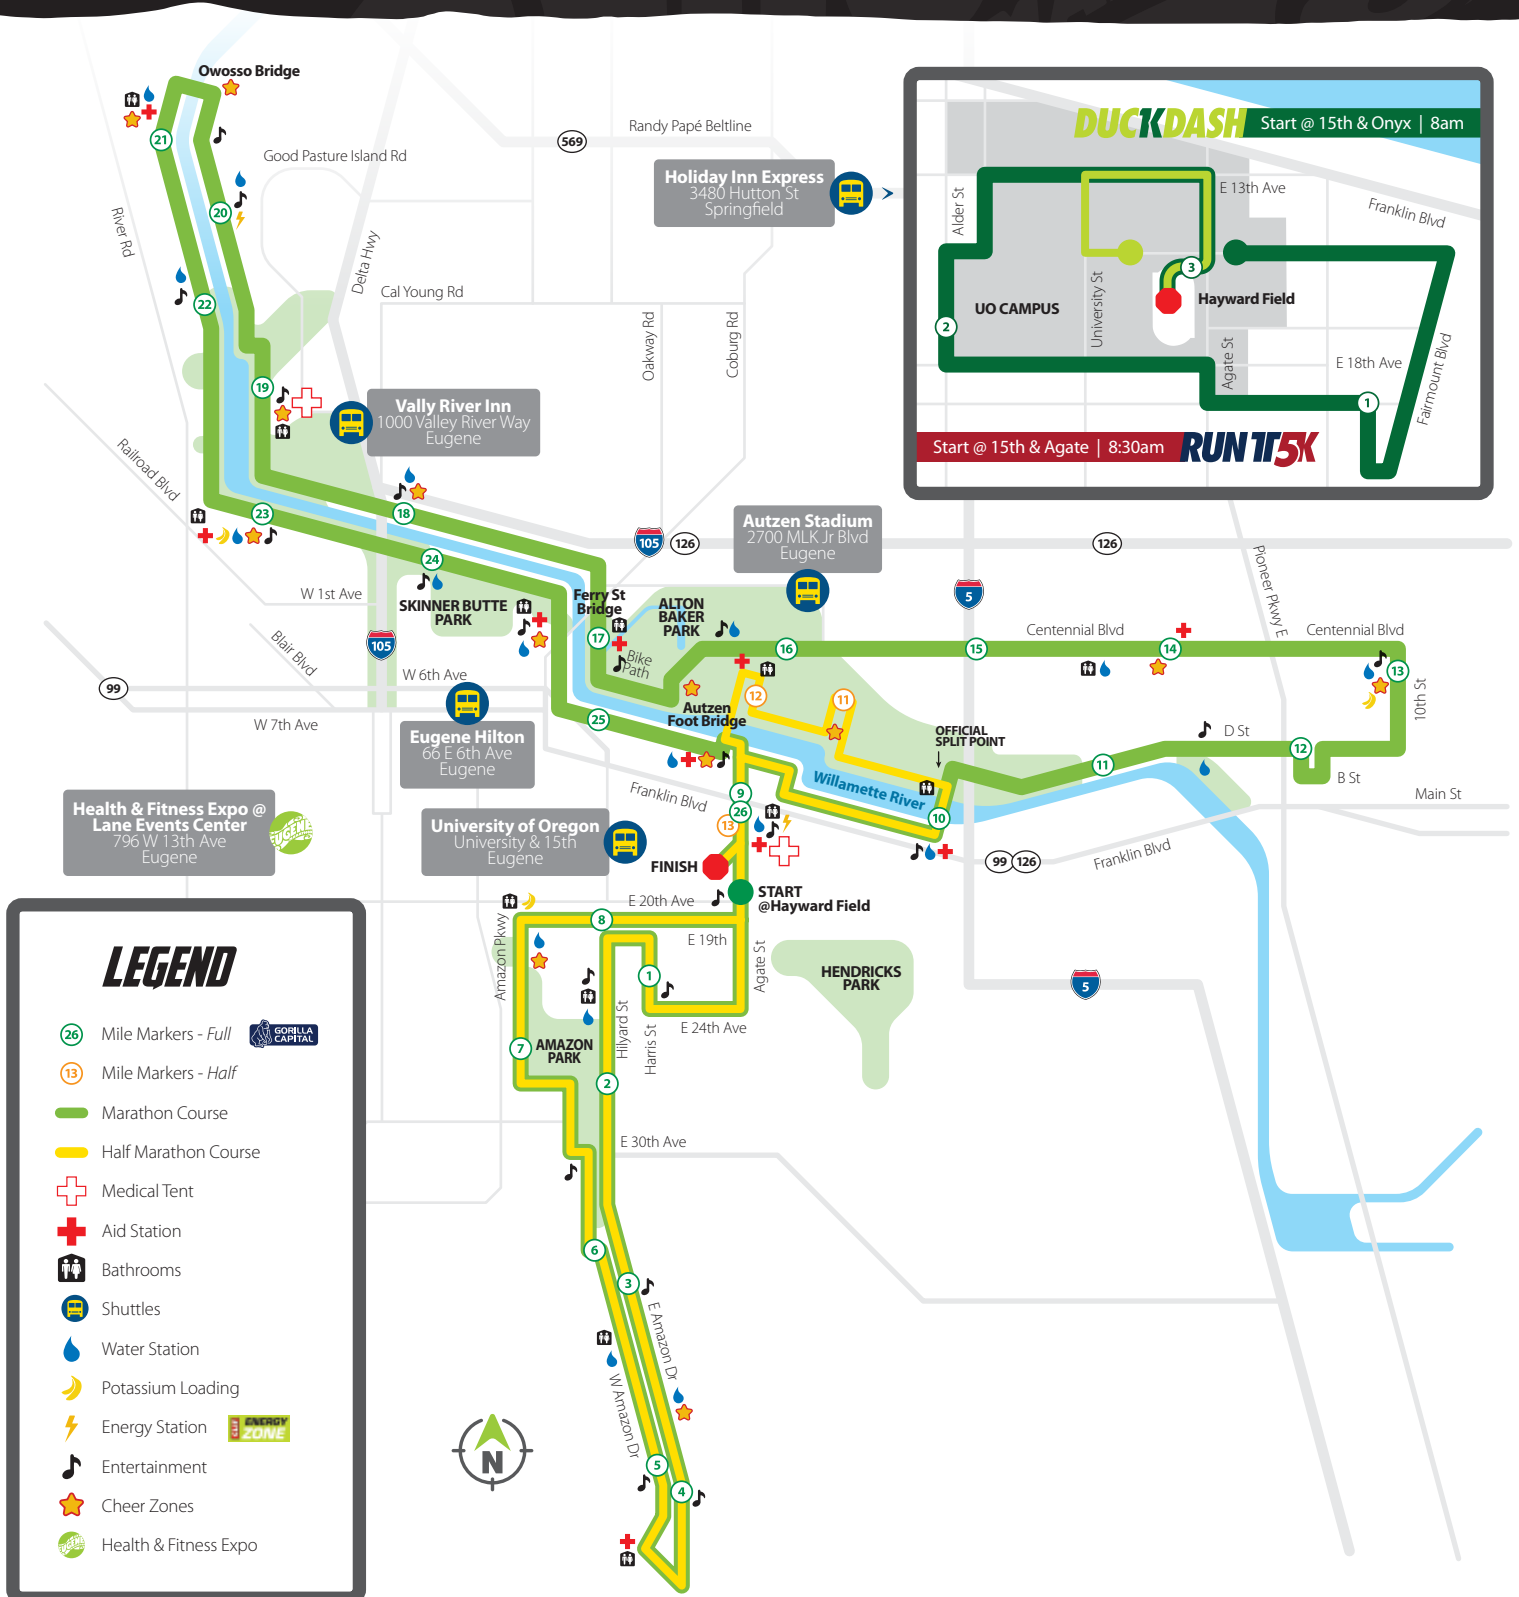

2018 EUGENE MARATHON COURSE MAP

SATURDAY, APRIL 28 - 8 & 8:30 AM
RUN 15K | DUCKDASH

SUNDAY, APRIL 29 - 7 AM
TWENTY SIX.TWO | THIRTEEN.ONE

SUNDAY, APRIL 29 - 8 AM-2 PM
FINISHER'S FESTIVAL

Health & Fitness Expo @ Lane Events Center
 796 W 13th Ave
 Eugene

Vally River Inn
 1000 Valley River Way
 Eugene

Holiday Inn Express
 3480 Hutton St
 Springfield

Autzen Stadium
 2700 MLK Jr Blvd
 Eugene

Eugene Hilton
 66 E 6th Ave
 Eugene

University of Oregon
 University & 15th
 Eugene

LEGEND

- 26 Mile Markers - Full
- 13 Mile Markers - Half
- Marathon Course
- Half Marathon Course
- + Medical Tent
- + Aid Station
- Bathrooms
- Shuttles
- Water Station
- Potassium Loading
- Energy Station
- Entertainment
- Cheer Zones
- Health & Fitness Expo