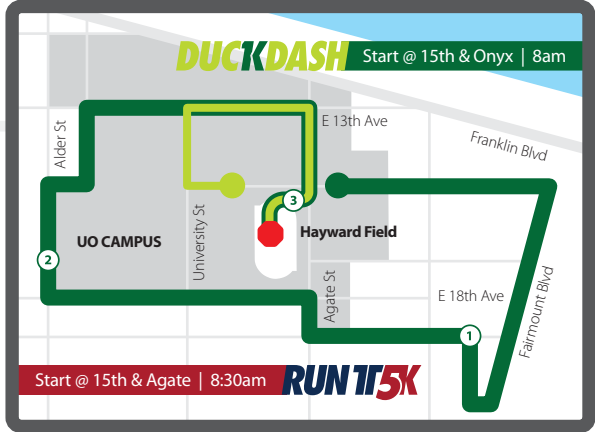

2018 EUGENE MARATHON COURSE MAP

SATURDAY, APRIL 28 - 8 & 8:30 AM
RUN 15K | DUCKDASH

SUNDAY, APRIL 29 - 7 AM
TWENTY SIX.TWO | THIRTEEN.ONE

SUNDAY, APRIL 29 - 8 AM-2 PM
FINISHER'S FESTIVAL

Health & Fitness Expo @ Lane Events Center
 796 W 13th Ave
 Eugene

Vally River Inn
 1000 Valley River Way
 Eugene

Holiday Inn Express
 3480 Hutton St
 Springfield

Autzen Stadium
 2700 MLK Jr Blvd
 Eugene

Eugene Hilton
 66 E 6th Ave
 Eugene

University of Oregon
 University & 15th
 Eugene

LEGEND

- 26 Mile Markers - Full
- 13 Mile Markers - Half
- Marathon Course
- Half Marathon Course
- + Medical Tent
- + Aid Station
- Bathrooms
- Shuttles
- Water Station
- Potassium Loading
- Energy Station
- Entertainment
- Cheer Zones
- Health & Fitness Expo